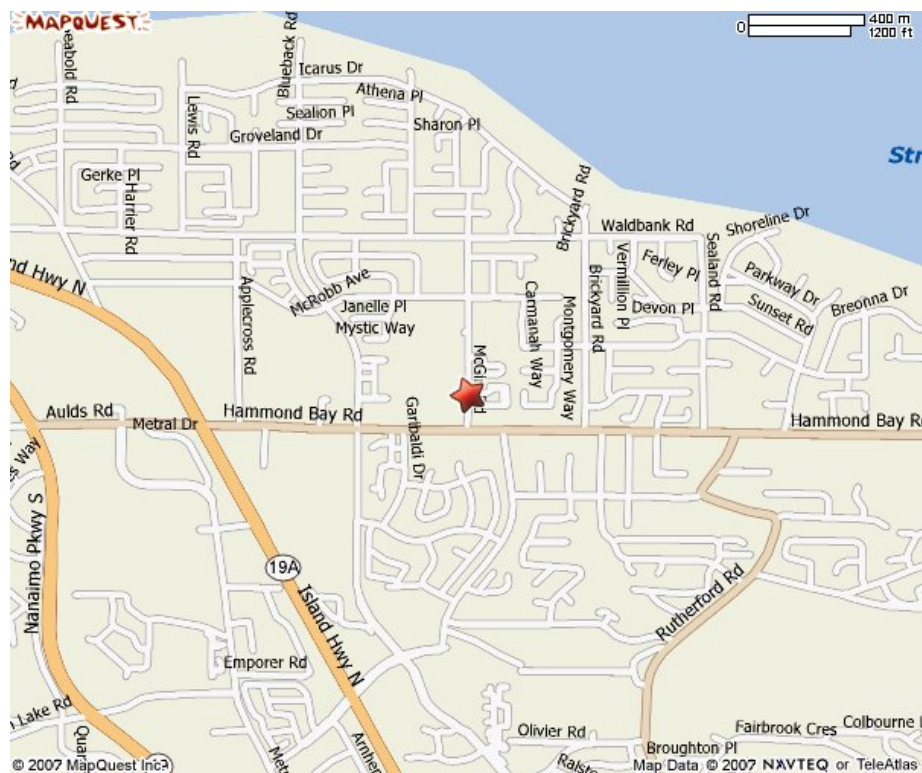

DIRECTIONS TO INTERNATIONAL STUDENT EDUCATION at Dover Bay Secondary School

Address: Room E201, 6135 McGirr Road, Nanaimo, British Columbia, Canada V9V 1M1
Telephone: (250) 751-0197

Directions:

From either direction on the Nanaimo Parkway (north or south):

Take the Aulds Road exit #28. Aulds Rd. will become Hammond Bay Road.

Travel through 4 sets of traffic lights.

On the 5th set of traffic lights, turn left onto McGirr Road.

The school will be located on your left hand side.